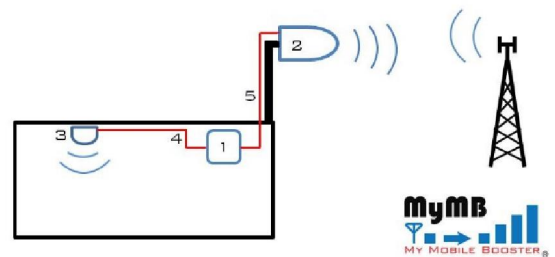

EXTREME PACKAGE INCLUDED:

(1 DOME VERSION)

- (1) HIGH POWER BOOSTER UNIT X 1
  - (2) OUTDOOR HIGH GAIN LOG PERIODIC ANTENNA X 1
  - (3) INDOOR CEILING ANTENNA X 1
  - (4) 5 METER LOW LOSS CABLE X 1
  - (5) 10 METER LOW LOSS CABLE X 1
2. [CABLES AS PROVIDED ARE EXTENDABLE TO ALLOW MAXIMUM CONNECTION FLEXIBILITY]