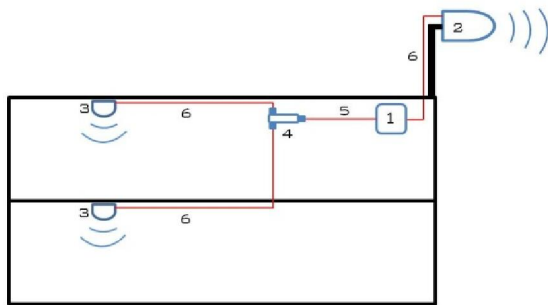

Support all telco 4G LTE , 2G and 3G WCDMA 900

EXTREME PACKAGE INCLUDED:

- (1) HIGH POWER BOOSTER UNIT X 1
 - (2) OUTDOOR HIGH GAIN LOG PERIODIC ANTENNA X 1
 - (3) INDOOR CEILING ANTENNA X 2
 - (4) TWO WAYS SPLITTER X 1
 - (5) 5 METER LOW LOSS CABLE X 1
 - (6) 10 METER LOW LOSS CABLE X 3
- [CABLES AS PROVIDED ARE EXTENDABLE TO ALLOW MAXIMUM CONNECTION FLEXIBILITY, EG : 5M + 10M = 15M]